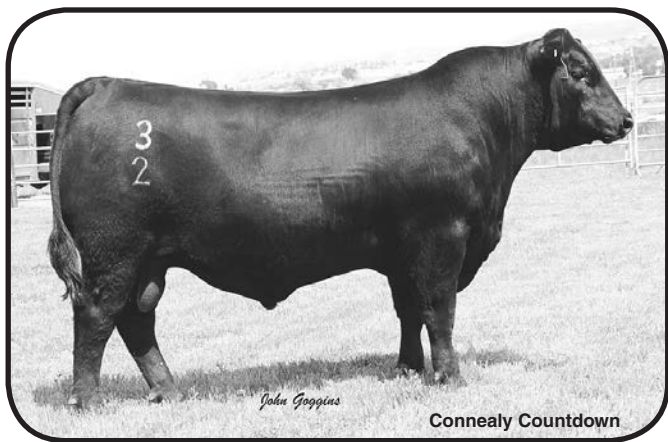

PRICE _____

BUYER _____

3

PEN No. _____

56 Angus Bred Heifers

ORANGE TAGS 1-226
BLUE TABS

- All carrying bull calves
- AI Bred May 5-19
- Calve: Feb. 4-18 • 275 day gestation
- Bred to Connealy Countdown
- These heifers are long sided, deep bodied and will wean big calves. Originated from some of the good cowherds in Montana.

PRICE _____

BUYER _____

CED +12 • BW -1.3 • WW +68 • YW +121 • Milk +33

4

PEN No. _____

50 Angus Bred Heifers

ORANGE TAGS 1-149
PINK TABS

- All carrying heifer calves
- AI Bred May 5-19
- Calve: Feb. 4-18 • 275 day gestation
- Bred to Connealy Countdown
- As good a set of bred heifers as will sell in this sale. They should lay down and have a fancy set of Countdown heifer calves. The Countdown's have worlds of look to them.