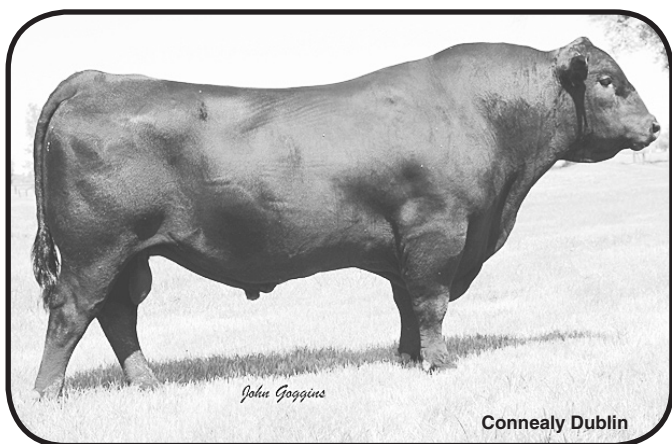

CED -4 • BW +2.7 • WW +49 • YW +102 • Milk +29

46

PEN No. _____

34 Angus Bred Heifers

YELLOW TABS 1-384
ORANGE TABS

- All carrying both sexes
- Pasture bred June 23-July 22
- Calve: April 1-30
- Bred to LBW sons of Dempsey and Dublin from Vermilion
- Here is a set of heifers that have run at high elevation all summer. Bred to a top set of bulls.

PRICE _____

BUYER _____

47

PEN No. _____

83 Angus Bred Heifers

BLUE & RED TAGS
ORANGE TABS

- All carrying both sexes
- Pasture bred June 23-July 22
- Calve: April 1-30
- Bred to LBW sons of Dempsey and Dublin from Vermilion
- These are the Stovall Ranches home raised heifers. They will have a top set of April born calves.

PRICE _____

BUYER _____

48

PEN No. _____

13 Angus Bred Heifers

PURPLE TAGS
ORANGE TABS

- All carrying both sexes
- Pasture bred June 23-July 22
- Calve: April 1-30
- Bred to LBW sons of TC Franklin from Vermilion
- These are Ralph Miller's home raised heifers. They will make a top set of cows. Many years of AI behind them.

PRICE _____

BUYER _____