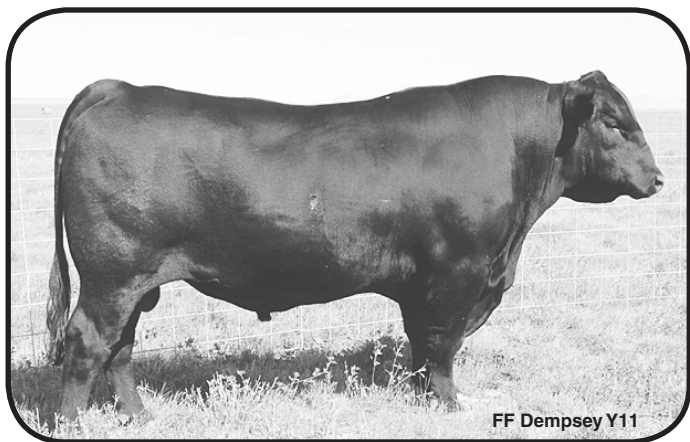

CED +11 • BW -1.9 • WW +46 • YW +105 • Milk +30

39A

PEN No. _____

18 Angus Bred Heifers

GREEN TAGS 1-221
WHITE TABS

- All carrying both sexes
- Pasture bred June 9-22
- Calve: March 11-31 • 275 day gestation
- Bred to LBW sons of Dempsey and Dublin from Vermilion
- An excellent set of March calving heifers bred to a real top set of bulls. They will have good calves. Buyer of Lot 39A has option on Lot 39B.

PRICE _____

BUYER _____

39B

PEN No. _____

18 Angus Bred Heifers

GREEN TAGS 1-150
WHITE TABS

- All carrying both sexes
- Pasture bred June 9-22
- Calve: March 11-31 • 275 day gestation
- Bred to half brother TC Franklin sons
- These are the same heifers as Lot 39A only ran on a different ranch. Bred to a great set of Franklin sons. Buyer of Lot 39A has option on Lot 39B.

PRICE _____

BUYER _____

40

PEN No. _____

23 Angus Bred Heifers

YELLOW TAGS 1-384
WHITE TABS

- All carrying both sexes
- Pasture bred June 9-22
- Calve: March 11-31 • 275 day gestation
- Bred to a top set of Vermilion Bulls
- They will have a good set of calves.

PRICE _____

BUYER _____