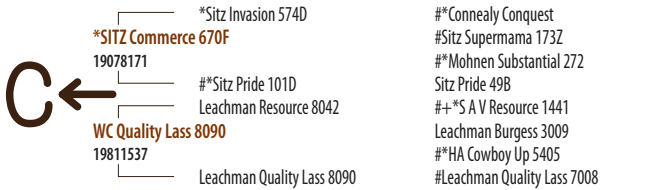

C Spear Commerce K108

ANGUS CS

DOB: 01-27-2022 Bull 20390552 Tattoo: K108
Act. BW: 73 Adj. WW: 804 Adj. YW: 1369

CED	BW	WW	YW	SC	DOC	HP	MILK
+9	+1.1	+87	+146	+29	+8	+18.3	+24
CW	MARB	RE	$M	$W	$B	$C	
+62	+40	+74	+70	+79	+133	+243	

Suitable for heifers.

K108 is a high calving ease bull with an outcross pedigree - Sitz Commerce x SAV Resource. Ranks in the top 3% for WEPD and HP. Top 4% in $W. Top 10% in YEPD and PAP EPD.

LOT 4