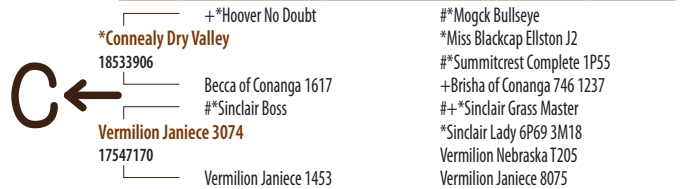

C Spear Dry Valley K330

ANGUS CS

DOB: 03-04-2022 Bull +*20390597 Tattoo: K330
Act. BW: 94 Adj. WW: 864 Adj. YW: 1253

CED	BW	WW	YW	SC	DOC	HP	MILK
+5	+1.5	+63	+107	+76	+8	+16.8	+23
CW	MARB	RE	$M	$W	$B	$C	
+36	+67	+27	+92	+64	+122	+250	

Suitable for cows.

K330 has been a powerhouse all year, sired by Connealy Dry Valley who has become a renown Angus sire throughout the breed with multiple sons at the top of the Connealy and Sitz sales. Out of our 3074 donor sired by Sinclair Boss, she has a WWR of 104 and YWR of 103. Flush brother to Lot 47.