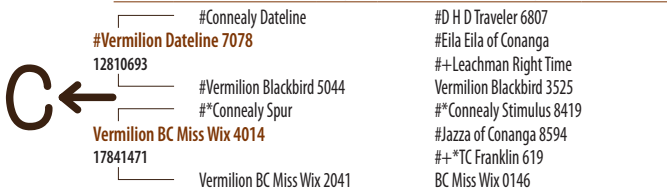

CED	BW	WW	YW	SC	DOC	HP	MILK
+1	+4.6	+73	+122	+1.38	+15	+10.0	+26
CW	MARB	RE	$M	$W	$B	$C	
+54	+27	+55	+49	+58	+124	+210	

Suitable for cows.

Lots 52-56 are flush brothers sired by the King of Performance, Vermilion Dateline 7078 x VRD. If you like to keep your replacements, don't over look these VRD sons as they will give you a stellar set of replacements. K320 ranks top 20% in WEPD and 30% in YEPPD.

LOT
56

C Spear Dateline K329

ANGUS CS
scored by progeny analysis

DOB: 03-07-2022 Bull +*20390596 Tattoo: K329
Act. BW: 89 Adj. WW: 679 Adj. YW: 1073