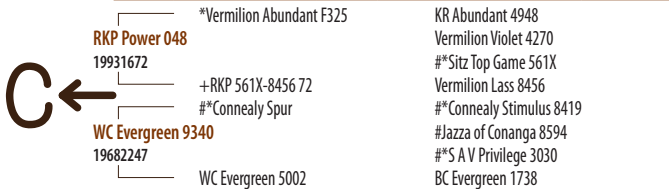

LOT 18 C Spear Power K229

DOB: 01-21-2022 Bull 20390584 Tattoo: K229
Act. BW: 70 Adj. WW: 694 Adj. YW: 1310

CED	BW	WW	YW	SC	DOC	HP	MILK
+8	+1.4	+68	+116	+88	+31	+16.6	+33
CW	MARB	RE	$M	$W	$B	$C	
+55	+56	+61	+99	+74	+141	+282	

Suitable for bigger heifers and cows.

Top 1% in $M, Top 2% in CEM, Top 4% in DOC, Top 5% Claw, Top 10% in HP and $W.